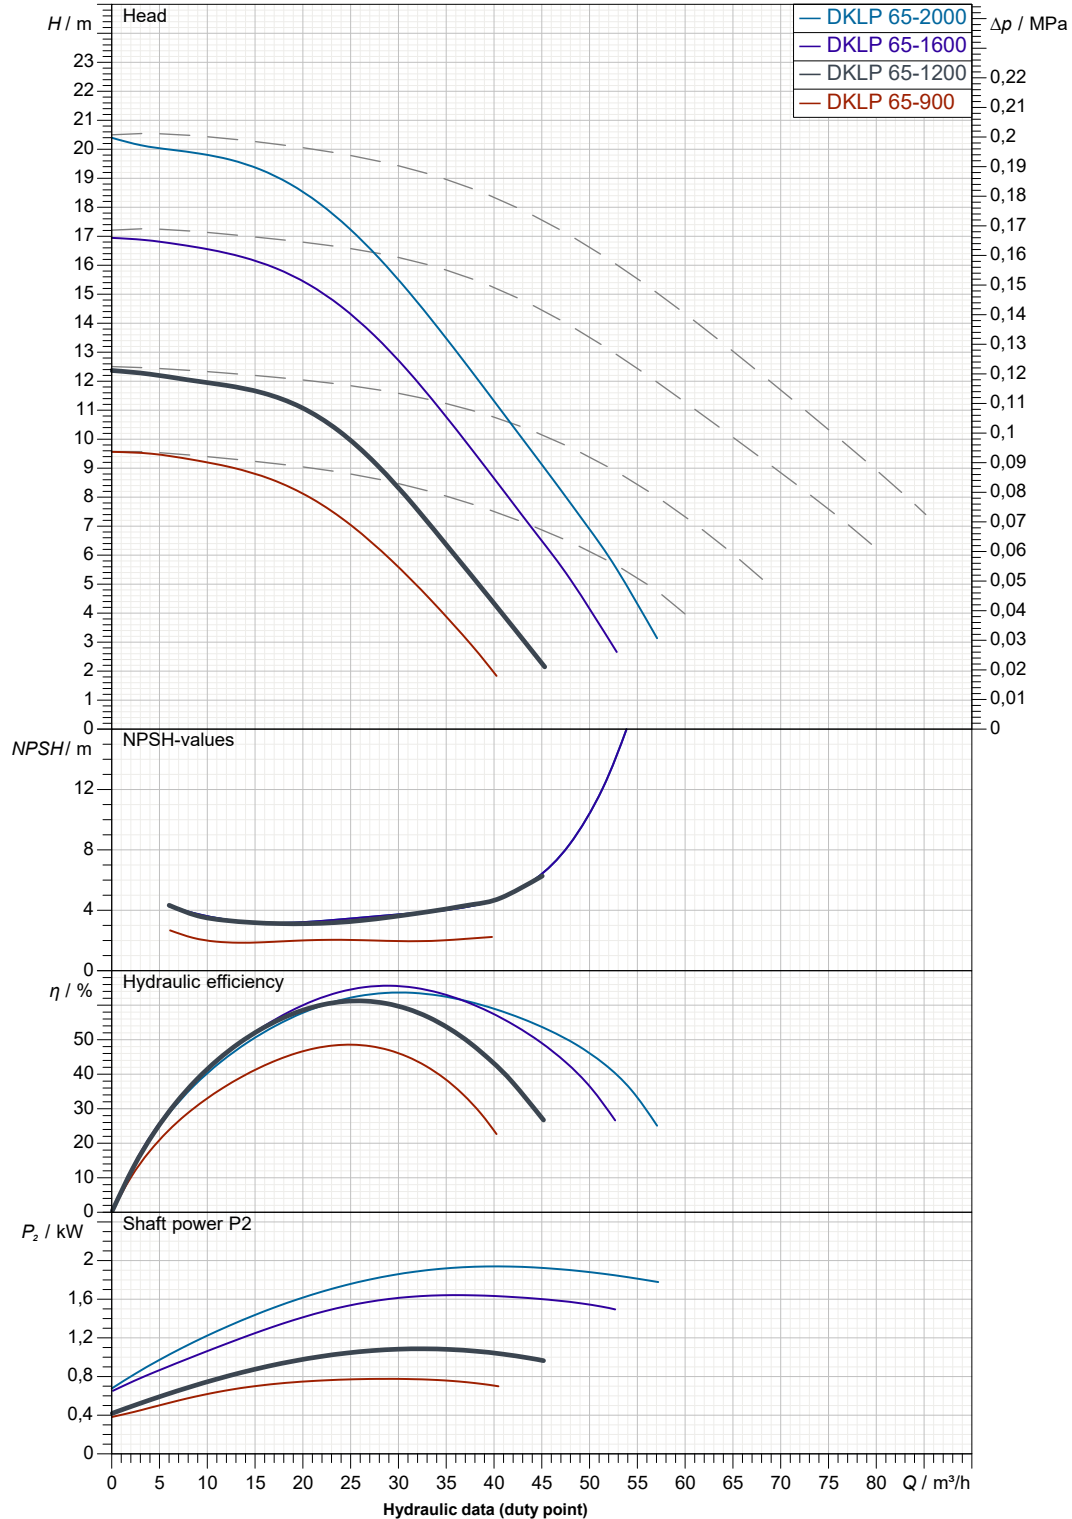

Receiver

From

 Company  
 Reference  
 Address  
 Phone  
 Fax  
 E-mail

**DKLP 65-1200 T IE3**

Number of working motors : 1

Curve tolerance according to ISO 9906

 Suction side :  
 DN 65  
 1 MPa

 Discharge side :  
 DN 65  
 1 MPa

Flow :

Head :

 Rated speed :  
 2.910 1/min

MAIN\_PROJECT\_TITLE

BUSINESS\_PROCESS\_ID

OWNER\_

ISSUE\_DATE

2023-03-17

## DKLP 65-1200 T IE3

**Dimensions in mm**

**Pump connection**

1	A	114	DNM	65			
2	B	455	H	443			Suction
3	B1	226	H1	82			DN 65
4	B2	229	I	240			1 MPa
5	C	140	L	340			
6	D	110	L1	170			
7	D1	130	L2	170			Discharge
8	D2	145	M	4 fori 14			DN 65
9	D3	185					1 MPa
10	D4	4 asole 18X23					
11	DNA	65					