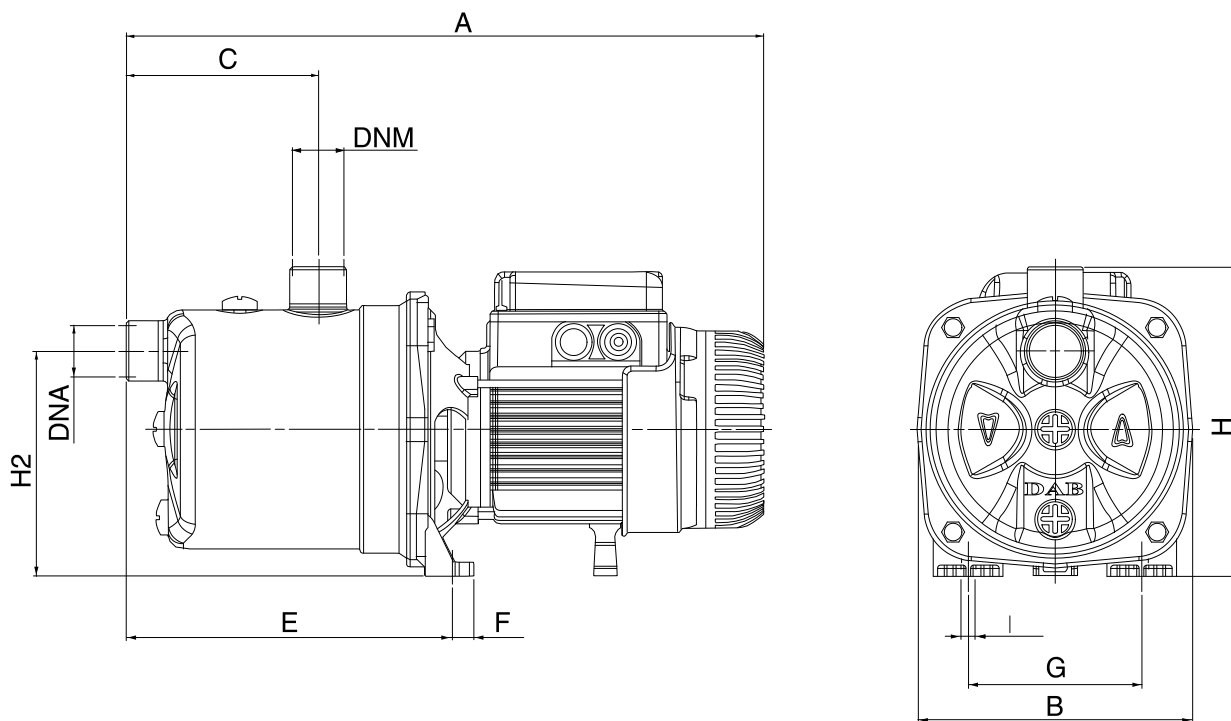

Receiver

From

Company
Reference
Address
Phone
Fax
E-mail

JETINOX 112 T IE3

Dimensions in mm				Pump connection	
1	A	440			
2	B	174			Suction
3	C	122			1" G
4	DNA	1" G			0,8 MPa
5	DNM	1" G			
6	E	207			Discharge
7	F	14			1" G
8	G	111			0,8 MPa
9	H	197			
10	H2	144			
11	I Ø	9			