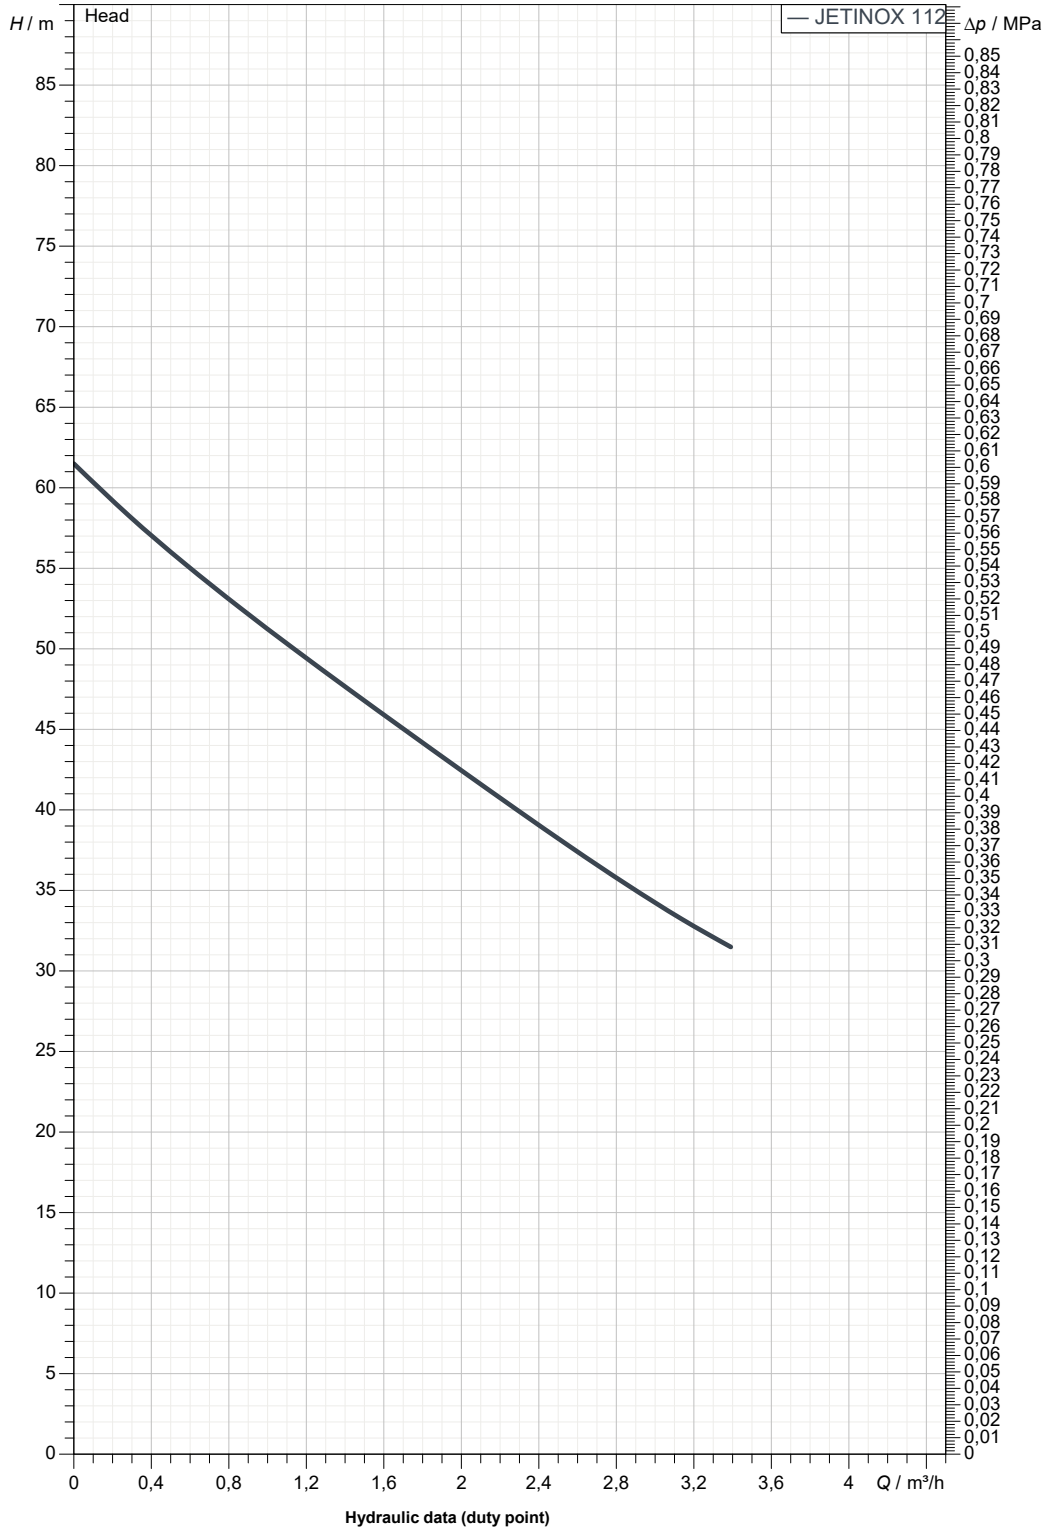

PERFORMANCE CURVES

2023-03-17

Page 2 / 3

DAB PUMPS S.p.A.
Via Marco Polo, 14 - 35035 Mestrino (PD), Italy
Tel. +39 049 5125000 - Fax +39 049 5125950
www.dabpumps.com

Receiver

From

Company
Reference
Address
Phone
Fax
E-mail

JETINOX 112 T IE3

Curve tolerance according to ISO 9906

Suction side :
1" G
0,8 MPa

Discharge side :
1" G
0,8 MPa

Flow :

Head :

Rated speed :
2.750 1/min

MAIN_PROJECT_TITLE