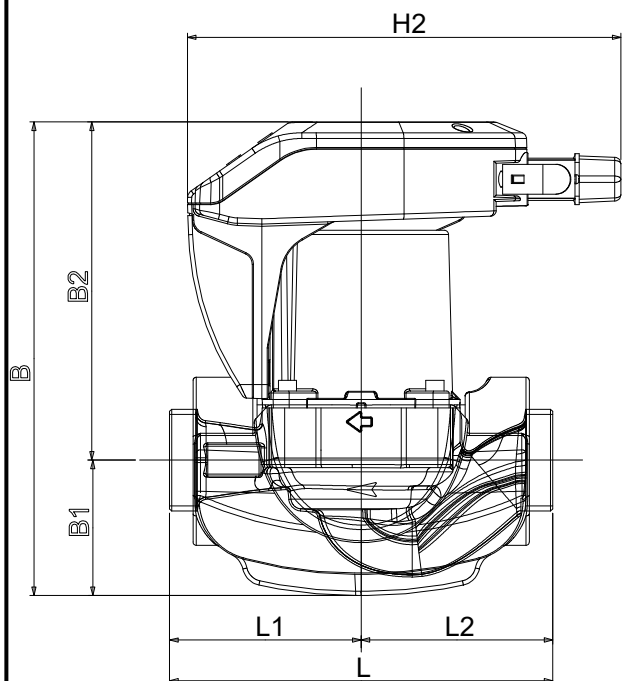

# DIMENSIONAL DRAWING

2023-03-17

Page 3 / 3

DAB PUMPS S.p.A.  
Via Marco Polo, 14 - 35035 Mestrino (PD), Italy  
Tel. +39 049 5125000 - Fax +39 049 5125950  
www.dabpumps.com

Receiver

From

Company  
Reference  
Address  
Phone  
Fax  
E-mail

### Dimensions in mm