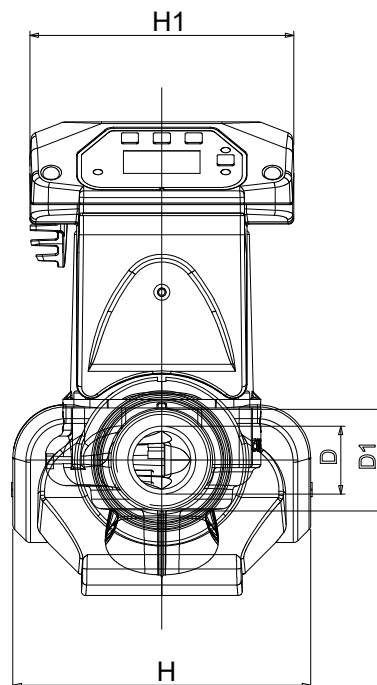

# DIMENSIONAL DRAWING

2023-03-17

Page 3 / 3

DAB PUMPS S.p.A.  
Via Marco Polo, 14 - 35035 Mestrino (PD), Italy  
Tel. +39 049 5125000 - Fax +39 049 5125950  
www.dabpumps.com

Receiver

From

Company  
Reference  
Address  
Phone  
Fax  
E-mail

### Dimensions in mm