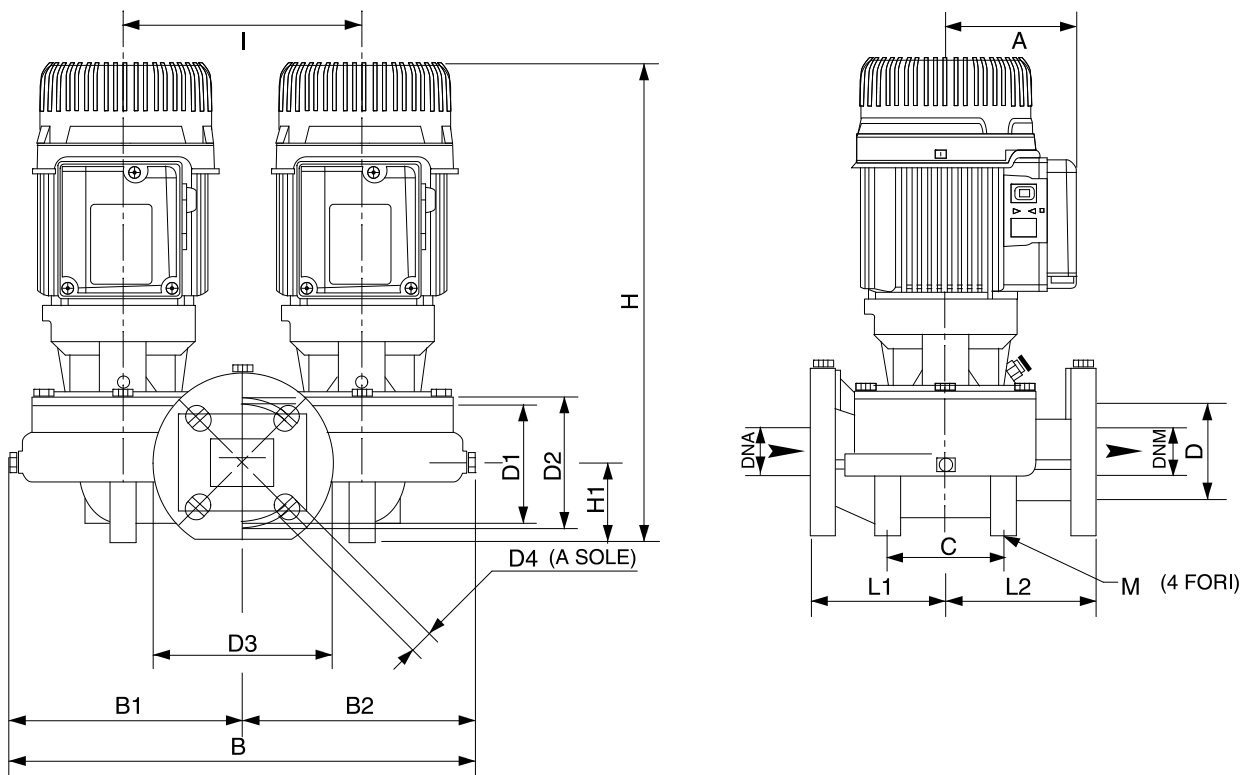

# DIMENSIONAL DRAWING

2023-03-17

Page 3 / 3

DAB PUMPS S.p.A.  
Via Marco Polo, 14 - 35035 Mestrino (PD), Italy  
Tel. +39 049 5125000 - Fax +39 049 5125950  
www.dabpumps.com

Receiver

From

Company  
Reference  
Address  
Phone  
Fax  
E-mail

## DKLP 40-1200 T

Dimensions in mm					Pump connection	
1	A	110	DNM	40	Suction DN 40 1 MPa  Discharge DN 40 1 MPa	
2	B	437	H	400		
3	B1	217	H1	55		
4	B2	220	I	200		
5	C	100	L	250		
6	D	80	L1	125		
7	D1	100	L2	125		
8	D2	110	M	4 fori 12		
9	D3	150				
10	D4	4 asole 18X23				
11	DNA	40				