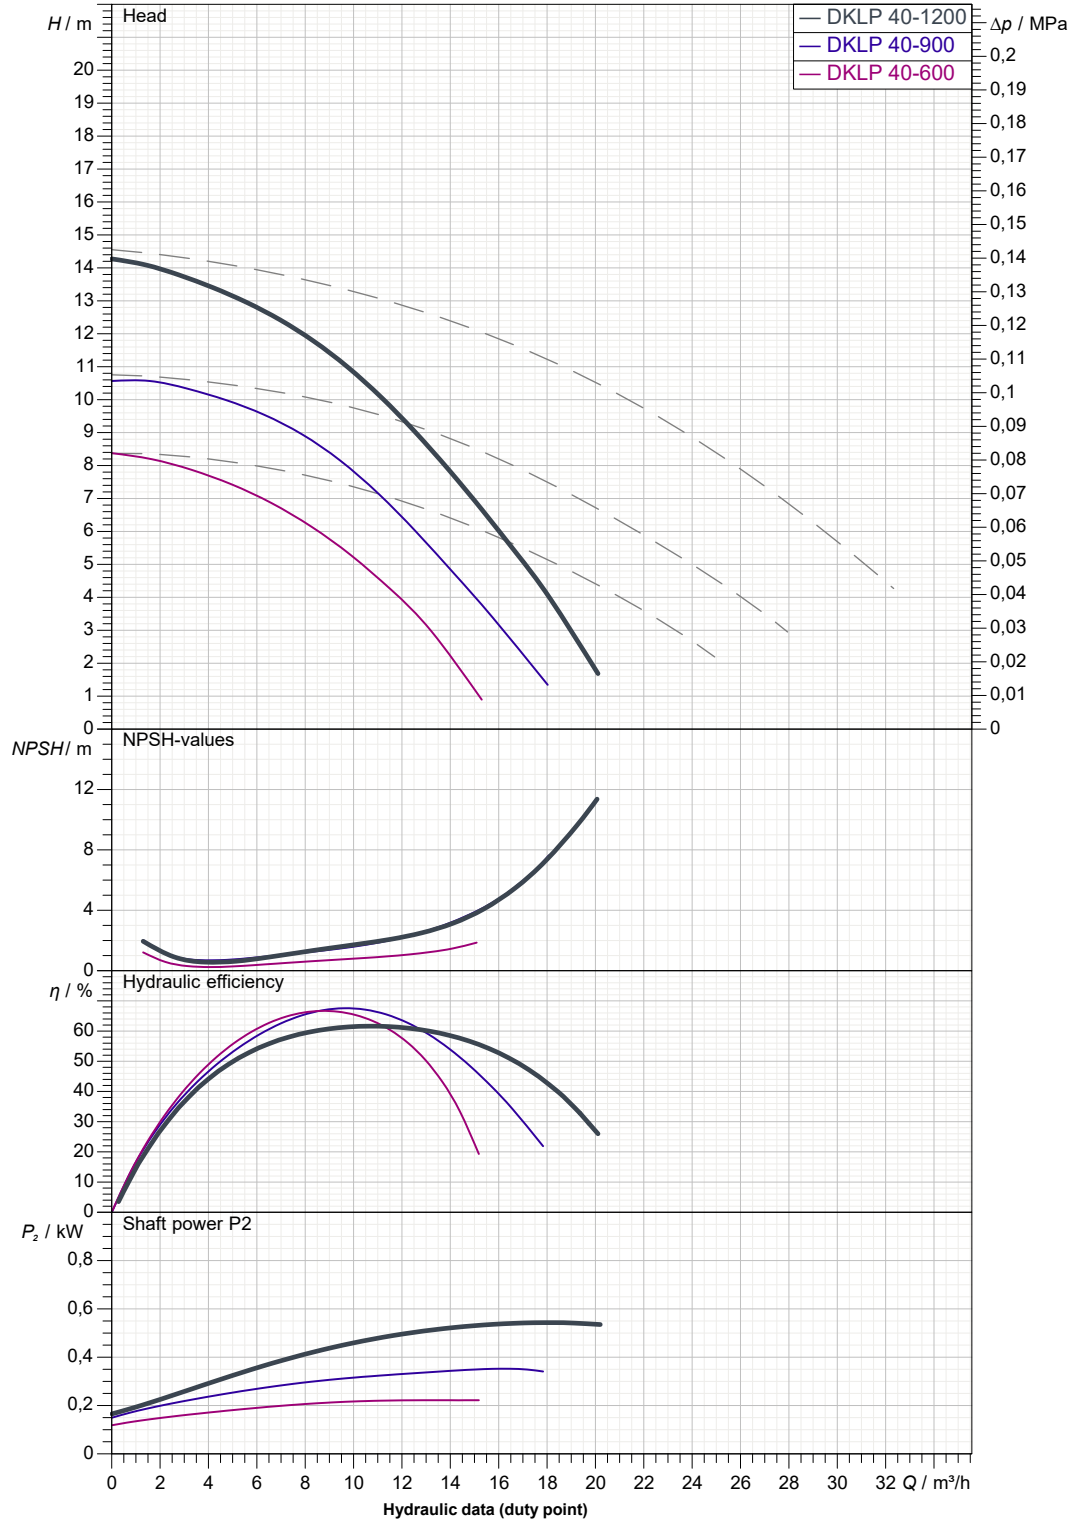

Receiver

From

 Company  
 Reference  
 Address  
 Phone  
 Fax  
 E-mail

**DKLP 40-1200 T**

Number of working motors : 1

Curve tolerance according to ISO 9906

 Suction side :  
 DN 40  
 10 bar (1000 KPa)

 Discharge side :  
 DN 40  
 10 bar (1000 KPa)

Flow :

Head :

 Rated speed :  
 2.937 1/min

MAIN\_PROJECT\_TITLE

BUSINESS\_PROCESS\_IT

OWNER\_

ISSUE\_DATE

2023-03-17

## DKLP 40-1200 T

Dimensions in mm					Pump connection	
1	A	110	DNM	40	Suction DN 40 1 MPa  Discharge DN 40 1 MPa	
2	B	437	H	400		
3	B1	217	H1	55		
4	B2	220	I	200		
5	C	100	L	250		
6	D	80	L1	125		
7	D1	100	L2	125		
8	D2	110	M	4 fori 12		
9	D3	150				
10	D4	4 asole 18X23				
11	DNA	40				