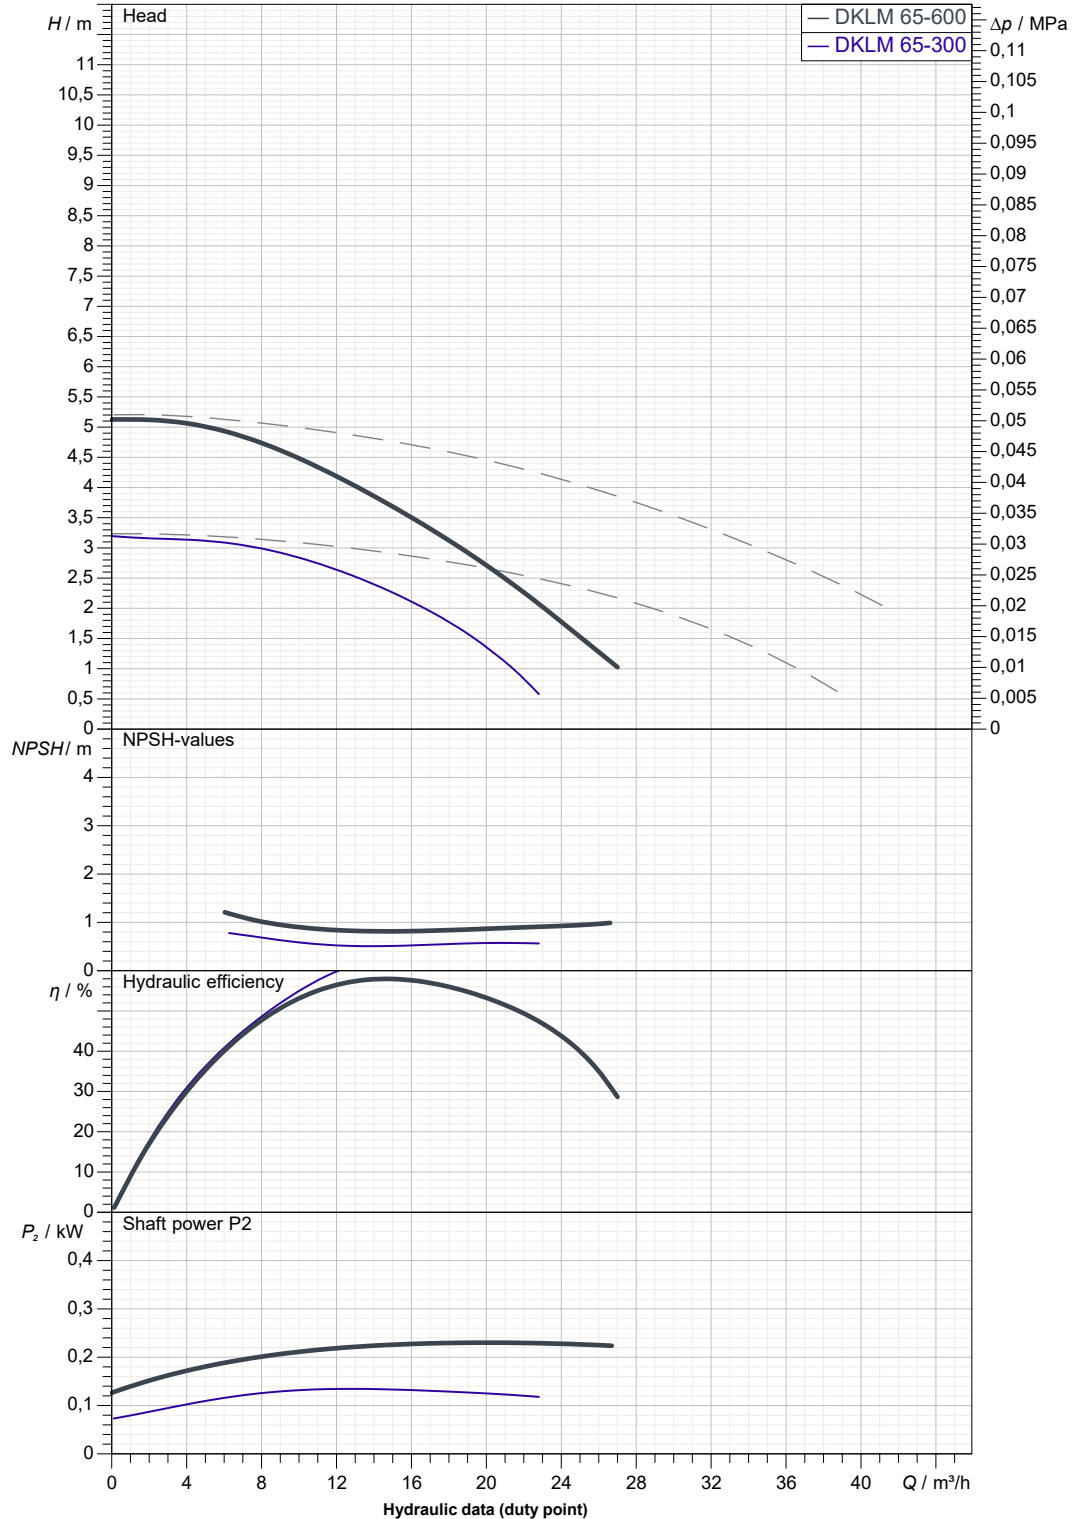

## DKLM 65-600 T

Number of working motors : 1

Curve tolerance according to ISO 9906

Suction side :  
DN 65  
1 MPa

Discharge side :  
DN 65  
1 MPa

Flow :

Head :

Rated speed :  
1.400 1/min

## DKLM 65-600 T

### Dimensions in mm