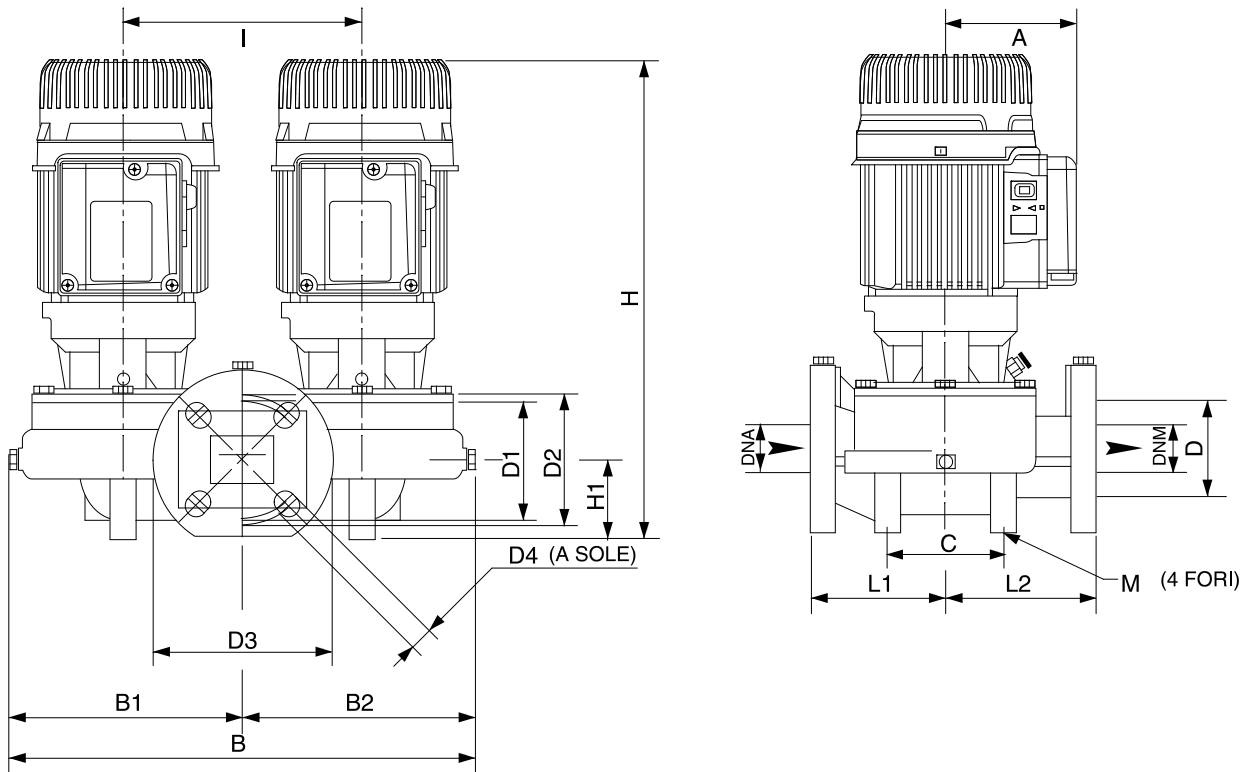

MAIN_PROJECT_TITLE

BUSINESS_PROCESS_ID

OWNER_

ISSUE_DATE
2023-03-17

DIMENSIONAL DRAWING

2023-03-17

Page 3 / 3

DAB PUMPS S.p.A.
Via Marco Polo, 14 - 35035 Mestrino (PD), Italy
Tel. +39 049 5125000 - Fax +39 049 5125950
www.dabpumps.com

Receiver

From

Company
Reference
Address
Phone
Fax
E-mail

DKLM 50-600 T

Dimensions in mm					Pump connection
1	A	110	DNM	50	Suction DN 50 1 MPa Discharge DN 50 1 MPa
2	B	434	H	410	
3	B1	217	H1	73	
4	B2	217	I	240	
5	C	120	L	280	
6	D	90	L1	140	
7	D1	110	L2	140	
8	D2	125	M	4 fori 14	
9	D3	165			
10	D4	4 asole 18X23			
11	DNA	50			