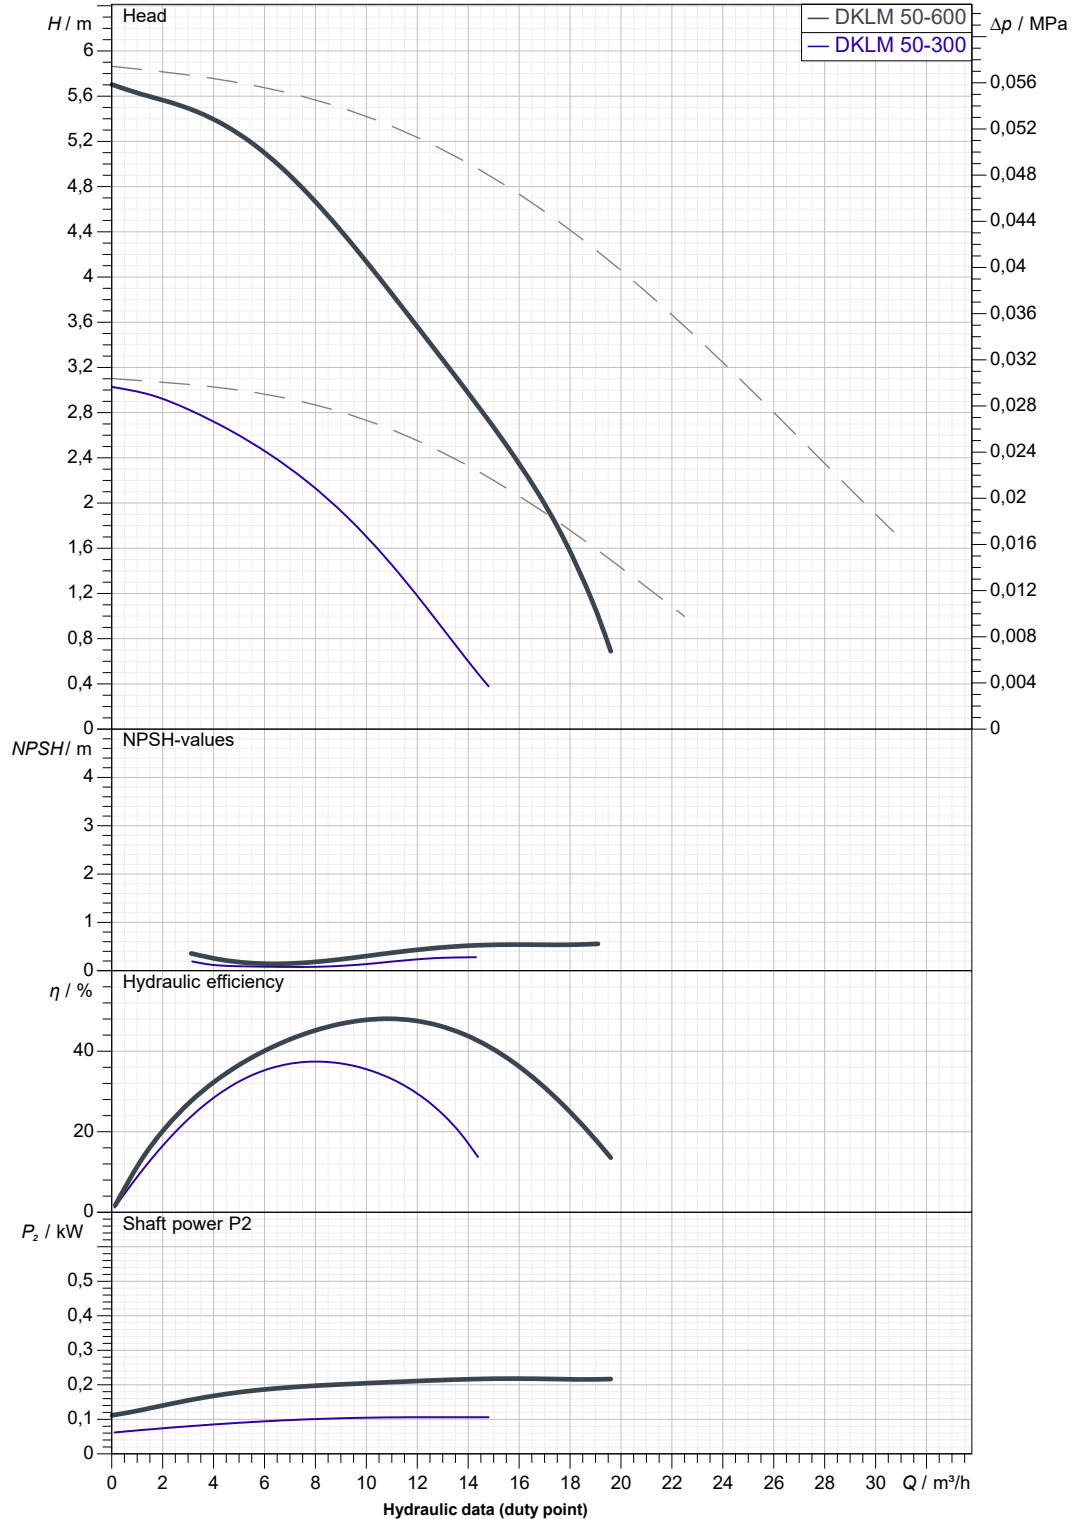

DKLM 50-600 T

Number of working motors : 1

Curve tolerance according to ISO 9906

Suction side :
DN 50
1 MPa

Discharge side :
DN 50
1 MPa

Flow :

Head :

Rated speed :
1.399 1/min

Receiver

From

Company
Reference
Address
Phone
Fax
E-mail

DKLM 50-600 T

Dimensions in mm					Pump connection
1	A	110	DNM	50	Suction DN 50 1 MPa Discharge DN 50 1 MPa
2	B	434	H	410	
3	B1	217	H1	73	
4	B2	217	I	240	
5	C	120	L	280	
6	D	90	L1	140	
7	D1	110	L2	140	
8	D2	125	M	4 fori 14	
9	D3	165			
10	D4	4 asole 18X23			
11	DNA	50			